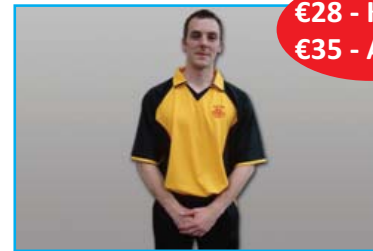

€38

Tracksuit Club Jacket c/w Crest
All Adult Sizes - Male and Female

€20

€13.50 - Kids
€15 - Youth

MCC Polo Shirts / Golf Shirts c/w Crest
Adult and Kids Sizes Available - Black

€28 - Kids
€35 - Adults

T20 Replica Shirt - exclusive design to Malahide CC
Adult and Kids sizes available. Price includes personalisation with name and number