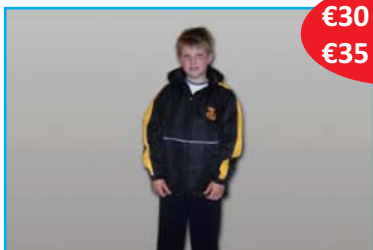

Kids Tracksuit Club Jacket c/w Crest
Junior Sizes Available Age 7 to 15

€20